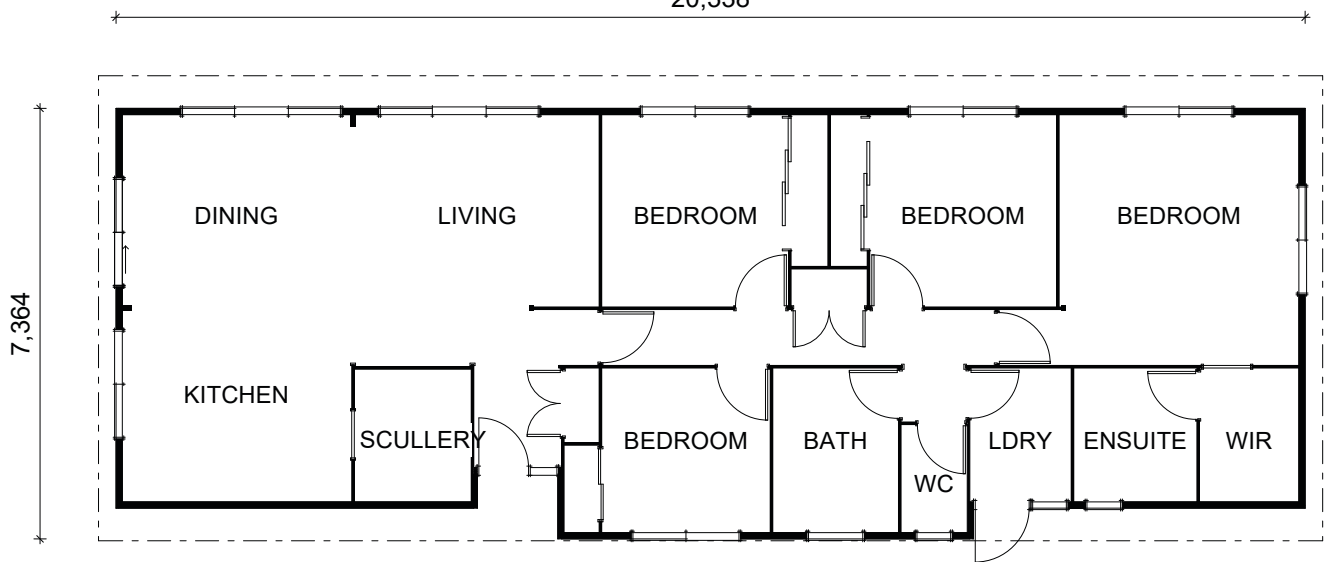

ReadyBuilt
by  LOCKWOOD

Riverview
Show Home

As seen at

Fieldays^{NZ}

16 - 19 June 2021

20,338

Welcome to the Riverview show home

142m²

4 Bedrooms

1 Living area

2 Bathrooms

Walk in Pantry

WIR

Separate Laundry

The four bedroom Riverview packs a whole lot into a 142m² footprint, including four bedrooms, two bathrooms, walk-in pantry and walk-in wardrobe. The Riverview is a great example of a modern family home featuring Lockwood beams and high raking timber ceilings.