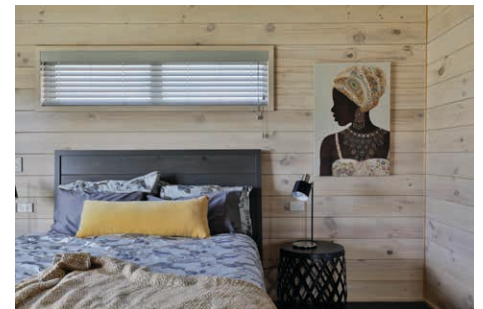

Show home Pricing

The price to build this home on your section will vary depending on location, site & ground conditions, and your personal specifications. Please talk to us about pricing estimates for your unique build.