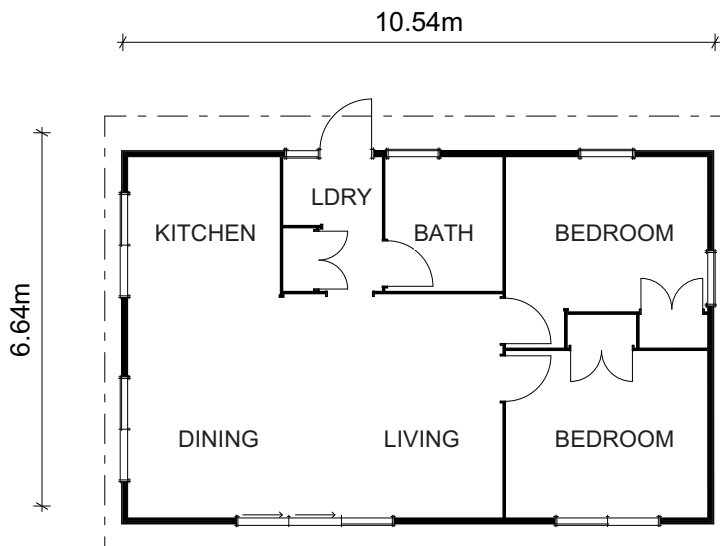

Artists Impression
Accessories and Pergola not included

Artist's Impression

Lakeview Kitset

70m²

 2 Bedrooms
  1 Living area
  1 Bathrooms
 Laundry

Mountain view, sea view, garden view? Whatever your outlook, this surprisingly spacious small home exudes warmth and character and will perfectly suit any scene. The Lakeview works equally well as a second dwelling, for first time home buyers or for bringing older family members closer to home whilst maintaining their independence.

Talk to the Kitset team about a Lakeview for your site today!

Phone 0508 562 596 | Email info@lockwood.co.nz
lockwoodreadybuilt.co.nz/kitset

Lakeview Kitset

70m²

 2 Bedrooms  1 Living area  1 Bathrooms Laundry