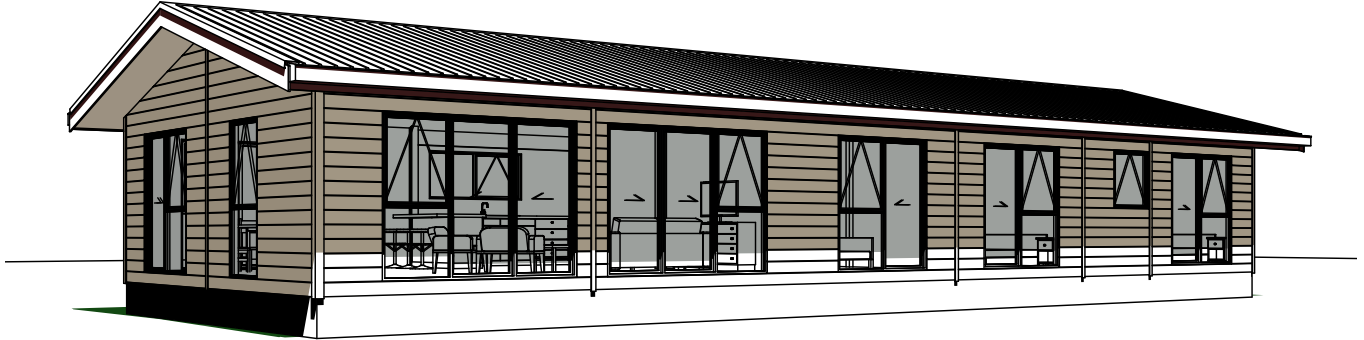

Bayview

142.34m²

Yours for
\$527,000
incl GST

 3 Bedrooms  1 Living area  2 Bathrooms + WC

Separate Laundry

Introducing the Bayview - the epitome of modern living! With construction starting soon, this bespoke ReadyBuilt home offers high-ranking timber ceilings, sliding doors connecting indoor and outdoor spaces, and three generously sized bedrooms including a main suite with a walk-in robe and ensuite. The modern soft greys and blonded pine interior create a stylish and inviting space. With ample storage throughout, including a huge laundry and linen cupboards, the Bayview offers both functionality and aesthetics. Don't miss out on this one-of-a-kind opportunity - contact us now to learn more about Bayview and make it your dream home!