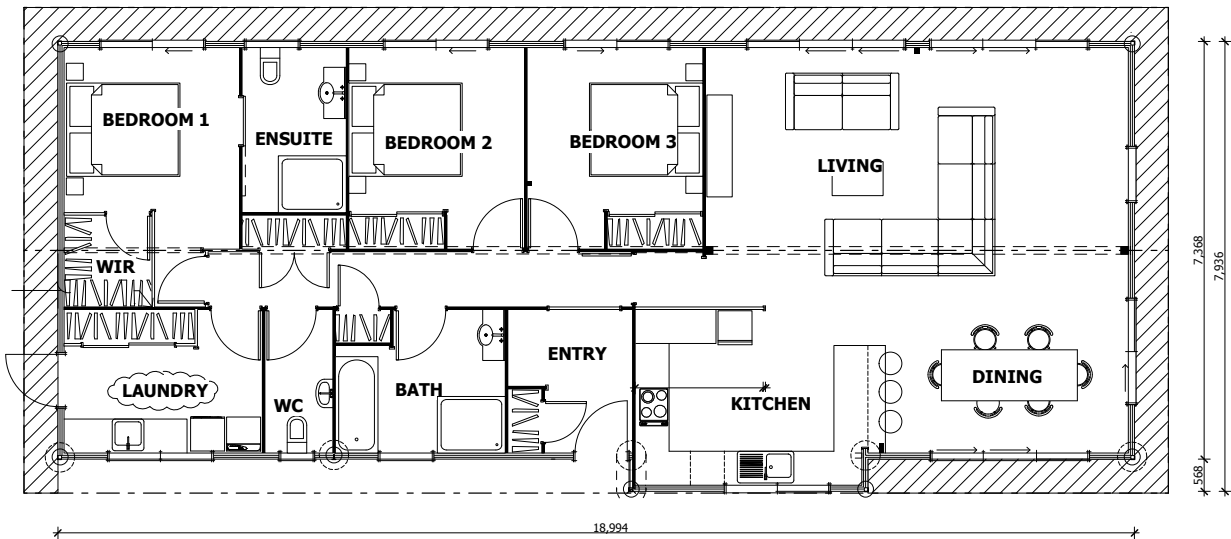

Bayview

142.34m²

Yours for
\$527,000
incl GST

 3 Bedrooms  1 Living area  2 Bathrooms + WC

Separate Laundry

Introducing the Bayview - the epitome of modern living! With construction starting soon, this bespoke ReadyBuilt home offers high-ranking timber ceilings, sliding doors connecting indoor and outdoor spaces, and three generously sized bedrooms including a main suite with a walk-in robe and ensuite. The modern soft greys and blonded pine interior create a stylish and inviting space. With ample storage throughout, including a huge laundry and linen cupboards, the Bayview offers both functionality and aesthetics. Don't miss out on this one-of-a-kind opportunity - contact us now to learn more about Bayview and make it your dream home!