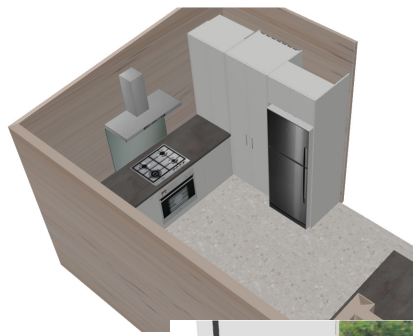

Interior colours

Exterior colours

The Bayview includes

- Kitchen cabinetry
- Bathroom fittings plumbed to floor
- Appliances including induction cooktop, oven, rangehood & dishwasher
- Thermally broken double glazed windows and doors
- Ceiling, wall and underfloor insulation
- LED lighting
- High quality fitted carpet and vinyl
- Internal and external painting and finishing
- Additional and upgraded items (see specifications)

See following page for a full list of specifications.

Exclusions

Decking, window coverings, site works, service connections and local authority consents. Transport and foundations are not included in the pricing for the Bayview. Laundry appliances and fridge are not included.

Although these items are excluded, they may be quoted and supplied on request. We are also able to assist in obtaining site consents and engineering if required.