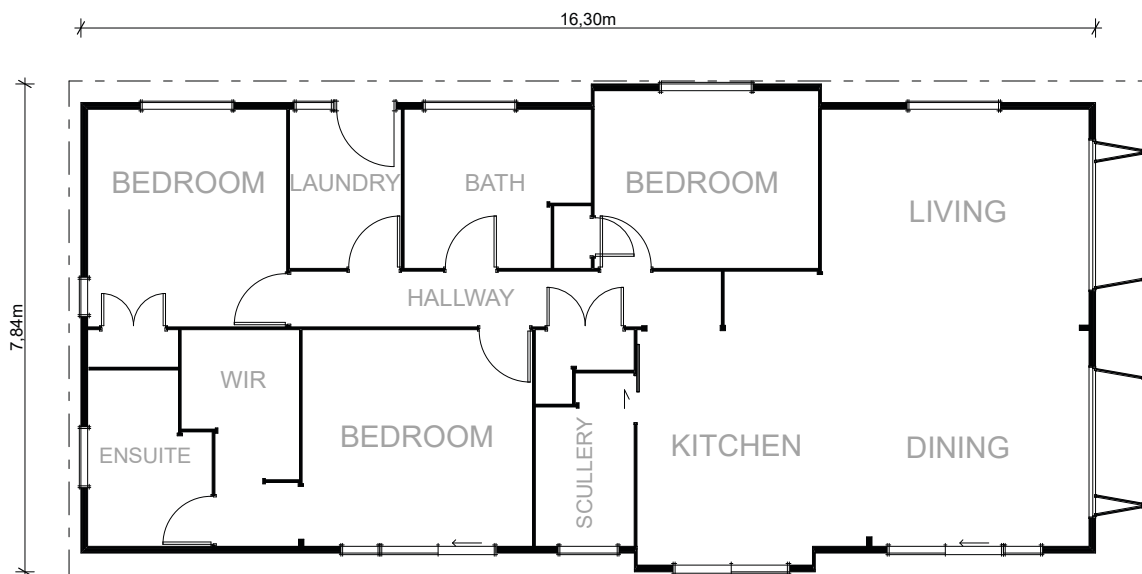

# Motiti Show Home 120m<sup>2</sup>

 3 Bedrooms
  1 Living area
  2 Bathrooms
  Scullery
  WIR
  Separate Laundry

## Motiti Show Home Specification

120m<sup>2</sup>

3

2

1