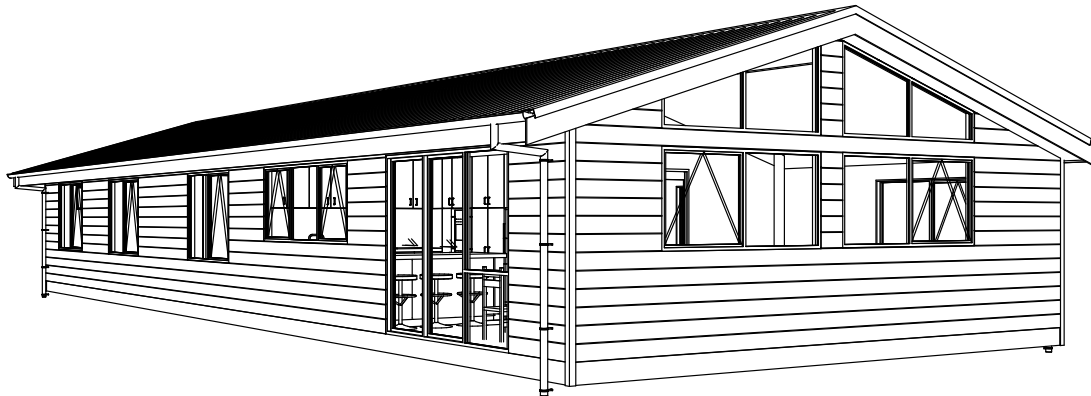

Roseview

147.85m²

Yours for
\$520,000 incl GST

*Build to be completed
April 2023*

 4 Bedrooms  1 Living area  2 Bathrooms + WC

Large WIR Separate Laundry Media Room

The four bedroom Roseview is our biggest ReadyBuilt to date at 147.85m², which includes generous bedrooms, two bathrooms, walk-in-wardrobe, and a media room. The bedrooms in the Roseview are at one end of the home, separating the living and sleeping areas for ultimate peace and quiet. Gable end windows draw your eye up to the raking timber ceilings and offer loads of light into the living and kitchen space.

The construction of this one-of-a-kind ReadyBuilt home is already underway and is due for completion in March 2023. Don't miss your chance to skip the build queue, order the Roseview for your site today!