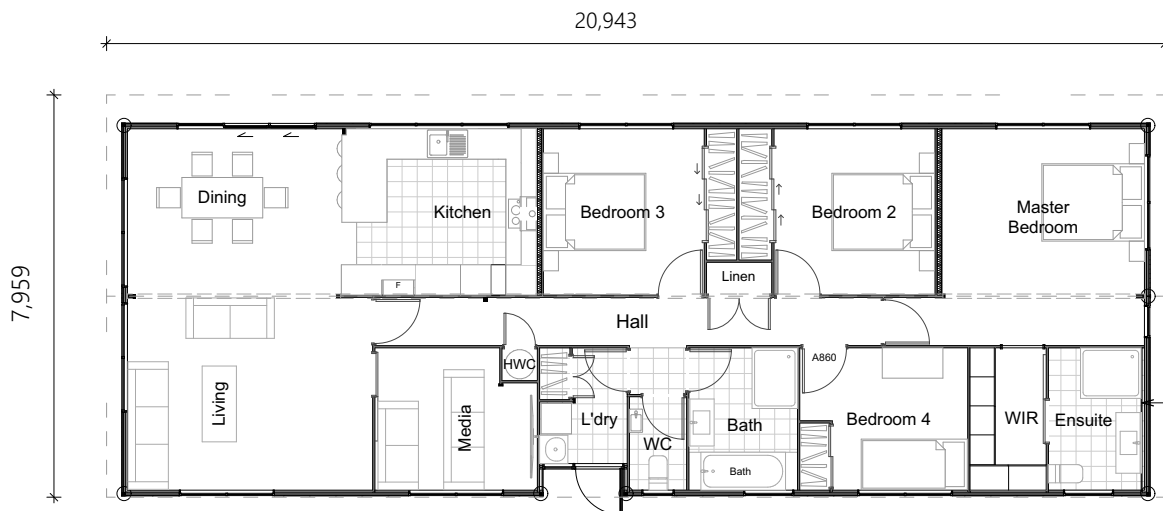

Roseview

147.85m²

Yours for
\$520,000 incl GST

*Build to be completed
April 2023*

 4 Bedrooms  1 Living area  2 Bathrooms + WC

Large WIR Separate Laundry Media Room

The four bedroom Roseview is our biggest ReadyBuilt to date at 147.85m², which includes generous bedrooms, two bathrooms, walk-in-wardrobe, and a media room. The bedrooms in the Roseview are at one end of the home, separating the living and sleeping areas for ultimate peace and quiet. Gable end windows draw your eye up to the raking timber ceilings and offer loads of light into the living and kitchen space.